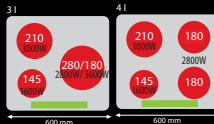

5th generation

A wide family of models: 2I, MixR, 3I, 4I, 5I, with modular design.

Customized solution:

- > different shapes
- > lay out of the coils (280-180, 210, 180, 145)
- > booster
- > timer
- > special function keys

2 I: 210 + 145, 180 + 180   2 I (210 + 145) + 2R