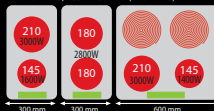

5th generation

A wide family of models: 2I, MixR, 3I, 4I, 5I, with modular design.

Customized solution:

- > different shapes
- > lay out of the coils (280-180, 210, 180, 145)
- > booster
- > timer
- > special function keys

2 I: 210 + 145, 180 + 180   2 I (210 + 145) + 2R