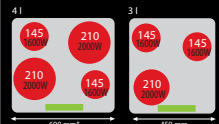

merke

A low cost solution, with 3I and 4I models.

Customized solution:

- > lay out of the coils (210, 145)
- > booster
- > extra slim UI available
- > timer with extra slim UI